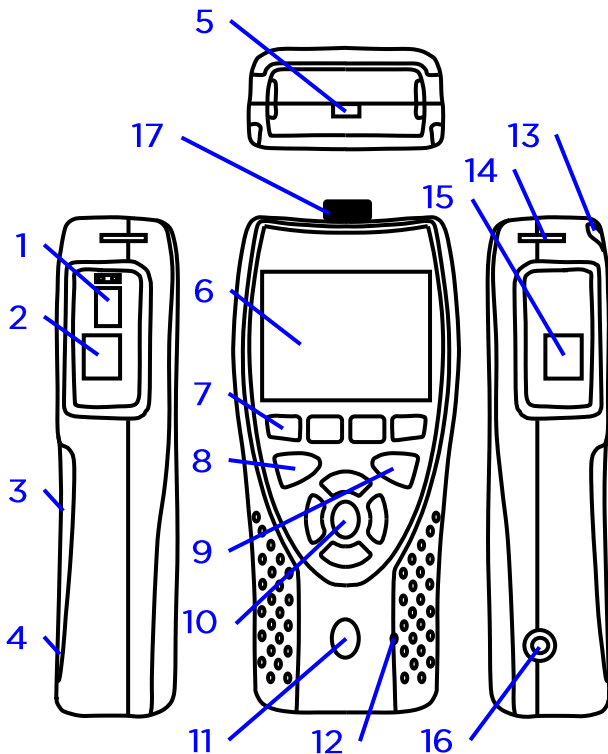

TREND NETWORKS

LanXPLORER Pro

Quick Reference Guide
150809 Issue 5

© TREND NETWORKS 2020

- 1 Slot for SFP module
- 2 Primary RJ45 port
- 3 Battery compartment (behind kickstand)
- 4 Reset button (inside battery compartment)
- 5 USB port
- 6 LCD colour touch screen
- 7 Function keys F1 to F4
- 8 Autotest button
- 9 Escape button
- 10 Cursor and ENTER keys
- 11 ON/OFF button
- 12 Charger LED*
- 13 Stylus
- 14 Slots for hanging strap
- 15 Secondary RJ45 port
- 16 12volt DC-Jack
- 17 Wi-Fi Adapter

- AA Cells can not be charged internally !
- Use the RESET button to reset the tester !
- Do not remove the battery to reset !

*Charger LED	Status
Green	Battery is charging
Off (with charger connected)	Battery is charged
Green Flashing	Battery is not being charged
Red Flashing	Battery can not be charged - temperature is too high