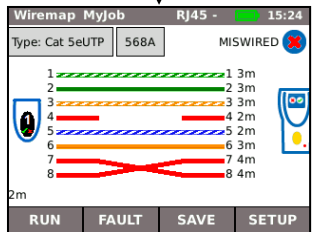

Four Ways to Navigate

A

B

Touch Screen

C

D

Escape - Return to previous screen

ENTER - Accept selection

Cable Testing

Network Testing over Copper

Endpoint MyJob RJ45 1000 16:24

1000Mb/s-FD
Auto Neg On
No-PoE

IP:172.20.20.109

JOBS PORTS TESTS STATS

DETECT SET IP

RJ45