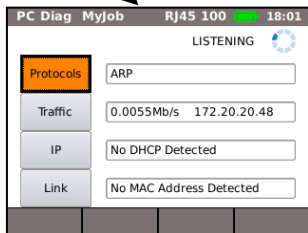

Printer Hosts 1

RUN SAVE MAP SAVE SETUP

IP MyJob RJ45 - 01:51

IP Address

IP Address

NetMask

Gateway

DNS1

DNS2

APPLY

In-Line Testing over Copper

Network Testing over Fibre

Optical MyJob Opt 1000 01:07

Opt 1000Mb/s

IP:192.168.82.77

JOBS PCPTS TESTS STATS