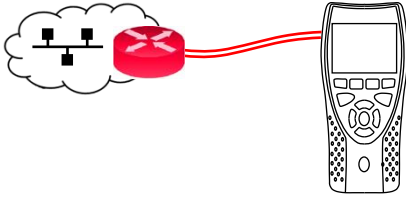

Network Testing over Fibre

Optical MyJob Opt 1000 01:07

Opt 1000Mb/s

IP:192.168.82.77

JOBS PCPTS TESTS STATS

DETECT SET IP

OPTICAL

TESTS

T-ROUTE

RUN

T-Route MyJob Opt 1000 00:54

Target 193.254.188.125

	Hop	T1 ms	T2 ms	T3 ms
11	217.71.99.138	27.4	27.6	27.6
12	81.92.174.2	27.9	27.8	27.7
13	193.254.191.33	30.2	30.2	30.1
14	193.254.191.11	29.9	30.0	30.0
15	193.254.188.125	30.0	30.4	30.0

Info PASSED

RUN SAVE SETUP

TESTS

IP TESTS

T-ROUTE

T-Route MyJob Opt - 01:22

Target

Max Hops

Timeout (s)

Type

APPLY