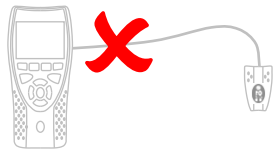

Cable Testing