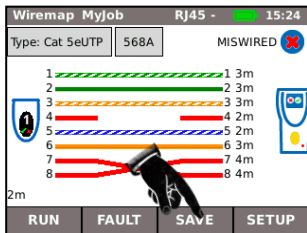

SCAN CONFIG

RUN

RUN

Scan MyJob WiFi - 00:19

One Or More Networks Found

	SSID	CH	Lock
1	ABCDEFGHIJKLMN...	10	WPA...
2	default	6	OFF
3	ieuwireless	1	WEP

RUN DETAILS SAVE JOIN

Ping MyJob WiFi 48 01:06

Target 193.254.188.125

Info PASSED

Tx Count 3/3

Rx Count 3

	Min	Avg	Max
Delay(ms)	32.1	32.2	32.4

RUN SAVE SETUP

Result Saving and Viewing

View result

Select Job

Select Result

OR Save report to USB

TO USB

Download reports to smartphone

OR Smartphone downloads reports using **TREND AnyWARE™** app. for Android™ / Apple

TREND AnyWARE™
Does not work with Standard WiFi test interface