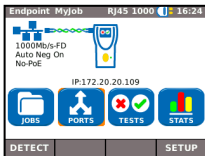

Four Ways to Navigate

A