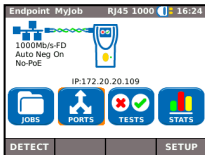

Four Ways to Navigate

A

B

Touch Screen

C

D

Escape - Return to previous screen

ENTER - Accept selection