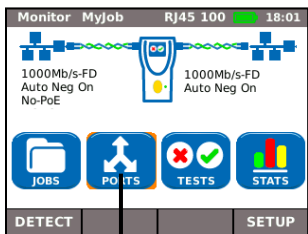

Printer Hosts 1

RUN SAVE MAP SAVE SETUP

IP MyJob RJ45 - 01:51

IP Address

IP Address

NetMask

Gateway

DNS1

DNS2

APPLY

In-Line Testing over Copper

Network Testing over Fibre

Optical MyJob Opt 1000 01:07

Opt 1000Mb/s

IP:192.168.82.77

JOBS PCPTS TESTS STATS