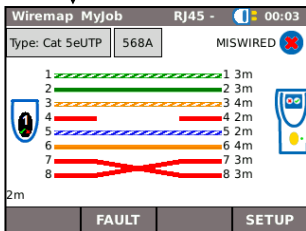

SCAN CONFIG

RUN

RUN

Scan MyJob WiFi - 00:19

One Or More Networks Found

	SSID	CH	Lock
1	ABCDEFGHIJKLMN...	10	WPA...
2	default	6	OFF
3	ieuwireless	1	WEP

RUN DETAILS SAVE JOIN

Ping MyJob WiFi 48 01:06

Target 193.254.188.125

Info PASSED

Tx Count 3/3

Rx Count 3

	Min	Avg	Max
Delay(ms)	32.1	32.2	32.4

RUN SAVE SETUP

Result Saving and Viewing

View result

Select Job

Select Result

OR Save report to USB

TO USB

Download reports to smartphone

OR Smartphone downloads reports using **TREND AnyWARE™** app. for Android™ / Apple

TREND AnyWARE™
Does not work with Standard WiFi test interface