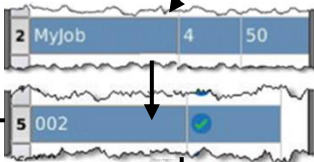

SCAN CONFIG

RUN

RUN

Scan MyJob WiFi - 00:19

One Or More Networks Found

	SSID	CH	Lock
1	ABCDEFGHIJKLMN...	10	WPA...
2	default	6	OFF
3	ieuwireless	1	WEP

RUN DETAILS SAVE JOIN

Ping MyJob WiFi 48 01:06

Target 193.254.188.125

Info PASSED

Tx Count 3/3

Rx Count 3

	Min	Avg	Max
Delay(ms)	32.1	32.2	32.4

RUN SAVE SETUP

Result Saving and Viewing

View result

Select Job

Select Result

OR Save report to USB

TO USB

Download reports to smartphone

OR Smartphone downloads reports using **TREND AnyWARE™** app. for Android™ / Apple

TREND AnyWARE™
Does not work with Standard WiFi test interface