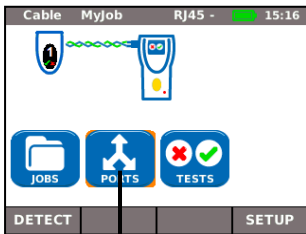

Four Ways to Navigate

A

B

Touch Screen

C

D

Escape - Return to previous screen

ENTER - Accept selection

Cable Testing

Network Testing over Copper

Endpoint MyJob RJ45 1000 16:24

1000Mb/s-FD
Auto Neg On
No-PoE

IP:172.20.20.109

JOBS PORTS TESTS STATS

DETECT SET IP

RJ45