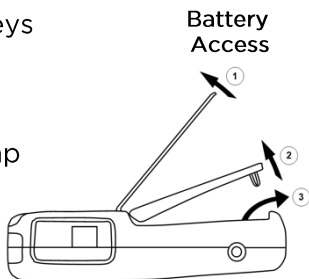

TREND NETWORKS

LanXPLORER Pro

Quick Reference Guide
150809 Issue 5

© TREND NETWORKS 2020

- 1 Slot for SFP module
- 2 Primary RJ45 port
- 3 Battery compartment (behind kickstand)
- 4 Reset button (inside battery compartment)
- 5 USB port
- 6 LCD colour touch screen
- 7 Function keys F1 to F4
- 8 Autotest button
- 9 Escape button
- 10 Cursor and ENTER keys
- 11 ON/OFF button
- 12 Charger LED*
- 13 Stylus
- 14 Slots for hanging strap
- 15 Secondary RJ45 port
- 16 12volt DC-Jack
- 17 Wi-Fi Adapter

- AA Cells can not be charged internally !
- Use the RESET button to reset the tester !
- Do not remove the battery to reset !

*Charger LED	Status
Green	Battery is charging
Off (with charger connected)	Battery is charged
Green Flashing	Battery is not being charged
Red Flashing	Battery can not be charged - temperature is too high