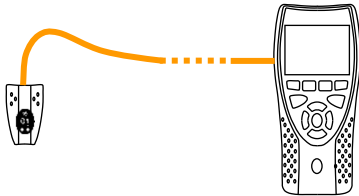

Cable Testing