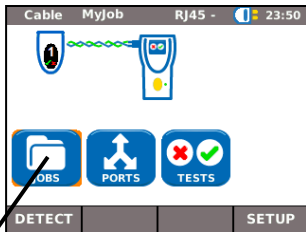

Result Saving and Viewing